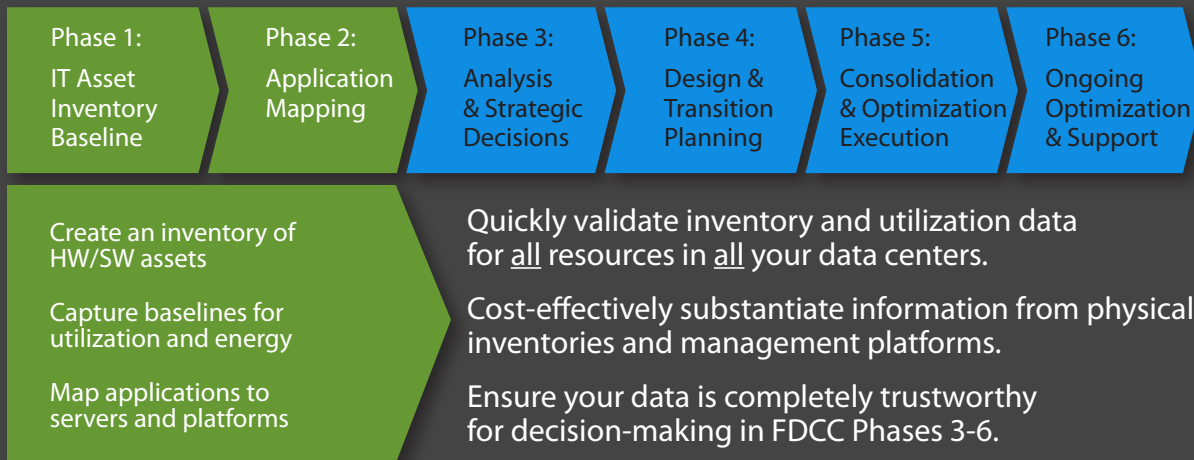

## Is Your FDCC Data Valid? Make sure now!

Intact DCi™ (Data Center Inventory) accelerates agentless inventory capture as a fixed-price, outcome-based service.

### The Challenge:

Collecting all required data on deadline; making sure it's complete and accurate.

The Federal Data Center Consolidation (FDCC) initiative requires agencies to inventory all the assets in all their facilities. How can agencies ensure compliance with inventory data that's trustworthy as the basis for their FDCC plans?

### The Solution:

Intact captures and delivers data center inventory data in OMB-ready reports.

Intact's DCi (Data Center Inventory) service gives your agency a fast, contained, and cost-effective way to validate the data you have or capture new inventories.

Our agentless discovery process is far more accurate than manual counts. It tracks down every asset in your facilities, including:

- Systems, networks, hosts, network devices, and other resources
- Applications running on devices
- System dependencies
- Device and application configurations